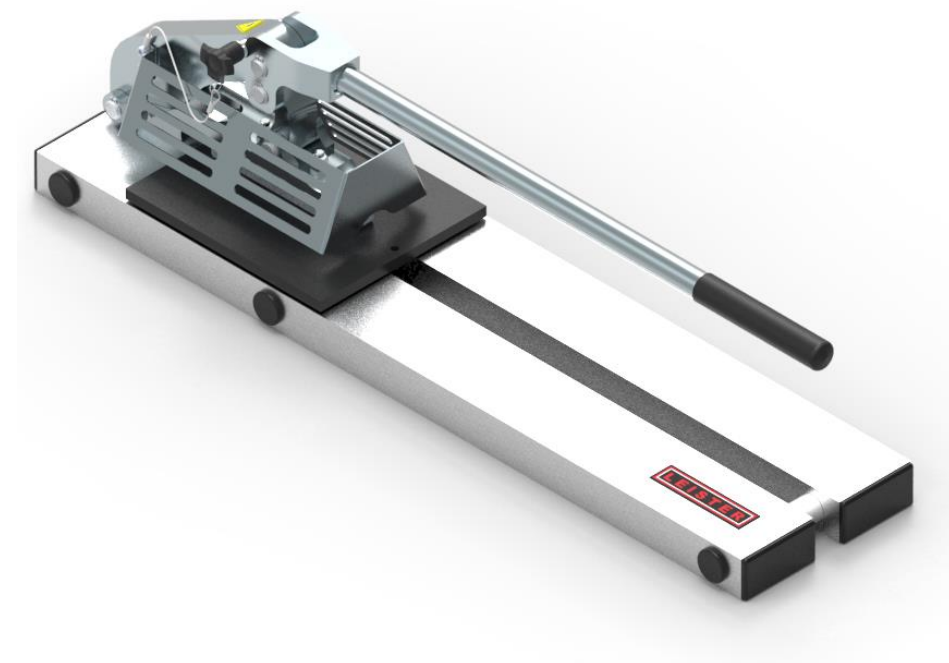

COUPON CUTTER 500

- Easy punching of standard-test coupons
- Coupon size adjustable
- Heavy duty and strong
- More safety thanks to blade guard

Dimension (L x W x H)	800 x 200 x 205 mm	Approx. 32 x 8 x 8 inch
Weight	15 kg	33 lbs
Coupon (L x W)	150 x 15/20/25 mm	5,91 x 0,6/0,8/1 inch
Membrane thickness	0.8-3 mm	30-120 mil

Art.161.540 COUPON CUTTER 500
Art.164.854 Exchange blades (1 Set)